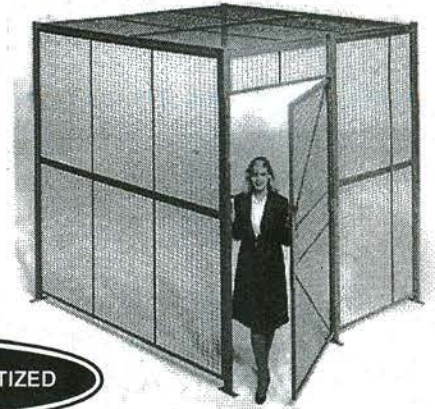

QUICKSHIP WIRECRAFTERS PRE-ENGINEERED ENCLOSURES

INCLUDING ALL NECESSARY COMPONENTS. CHOOSE WITH OR WITHOUT A ROOF AND WITH A 4 FT. WIDE SLIDING DOOR OR A 3 FT. WIDE HINGED DOOR.

Dimensions below are for the area to be enclosed (inside). The actual structure will be slightly larger (2 to 8"). Each unit includes everything — door with cylinder lock, assembly hardware, floor anchors and easy-to-follow instructions. Stock color is gray. All units w/o roof ship in 48 hrs ARO, units with roof require 7 to 10 days. FOB KY. Please call us if you need help. We can offer virtually any size or type of enclosure — up to 30 ft. high — using our 14 ga. 2" square posts and standard #10 W. and M. ga. wire (.135) 2" x 1" rectangular woven wire mesh — or other materials such as sheet steel, polycarbonate, etc. Just let us know your requirements.

ALL SHIPMENTS ARE PALLETIZED

■ Two-Sided Enclosures

Size L x W x H	Without Roof			With Roof		
	SLIDING CAT. NO.	HINGED CAT. NO.	COST	SLIDING CAT. NO.	HINGED CAT. NO.	COST
8' x 8' x 8'	160	166	$884	172	178	$1132
12' x 8' x 8'	161	167	$1058	173	179	$1412
12' x 12' x 8'	162	168	$1126	174	180	$1623
16' x 8' x 8'	163	169	$1120	175	181	$1594
16' x 12' x 8'	164	170	$1190	176	182	$1910
16' x 16' x 8'	165	171	$1361	177	183	$2568

■ Three-Sided Enclosures

Size L x W x H	Without Roof			With Roof		
	SLIDING CAT. NO.	HINGED CAT. NO.	COST	SLIDING CAT. NO.	HINGED CAT. NO.	COST
8' x 8' x 8'	184	190	$1126	196	202	$1390
12' x 8' x 8'	185	191	$1471	197	203	$1851
12' x 12' x 8'	186	192	$1536	198	204	$2216
16' x 8' x 8'	187	193	$1596	199	205	$2095
16' x 12' x 8'	188	194	$1659	200	206	$2449
16' x 16' x 8'	189	195	$1838	201	207	$3045

■ Four-Sided Enclosures

Size L x W x H	Without Roof			With Roof		
	SLIDING CAT. NO.	HINGED CAT. NO.	COST	SLIDING CAT. NO.	HINGED CAT. NO.	COST
8' x 8' x 8'	208	214	$1407	220	226	$1689
12' x 8' x 8'	209	215	$1754	221	227	$2142
12' x 12' x 8'	210	216	$1996	222	228	$2683
16' x 8' x 8'	211	217	$1740	223	229	$2385
16' x 12' x 8'	212	218	$2119	224	230	$2957
16' x 16' x 8'	213	219	$2358	225	231	$3687

ANY SIZE
OR
CONFIGURATION
QUOTED
PROMPTLY